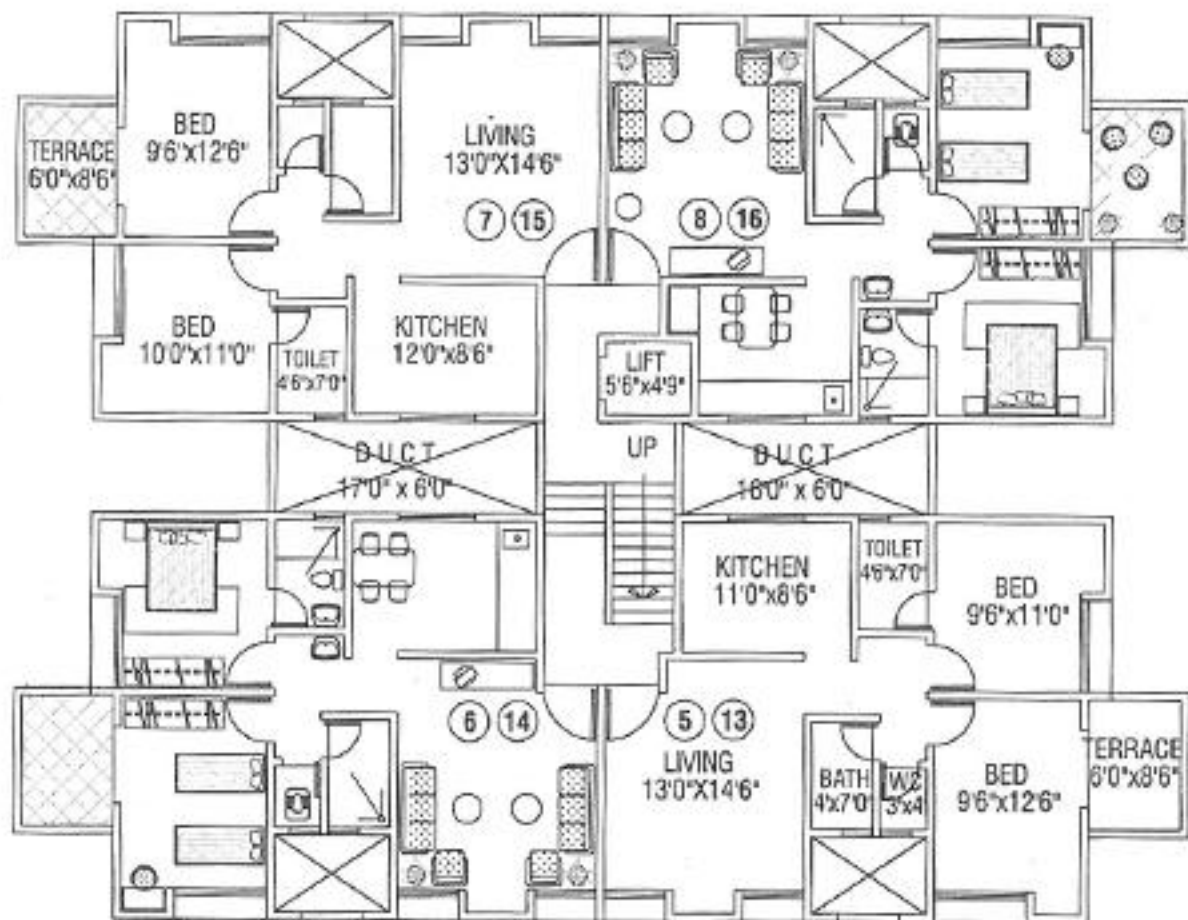

GIRIDHAR NAGAR

S. NO. 117, WARJE, PUNE

**FIRST & THIRD  
FLOOR PLAN**

**SECOND & FOURTH  
FLOOR PLAN**

**FIFTH  
FLOOR PLAN**

**TERRACE  
FLOOR PLAN**